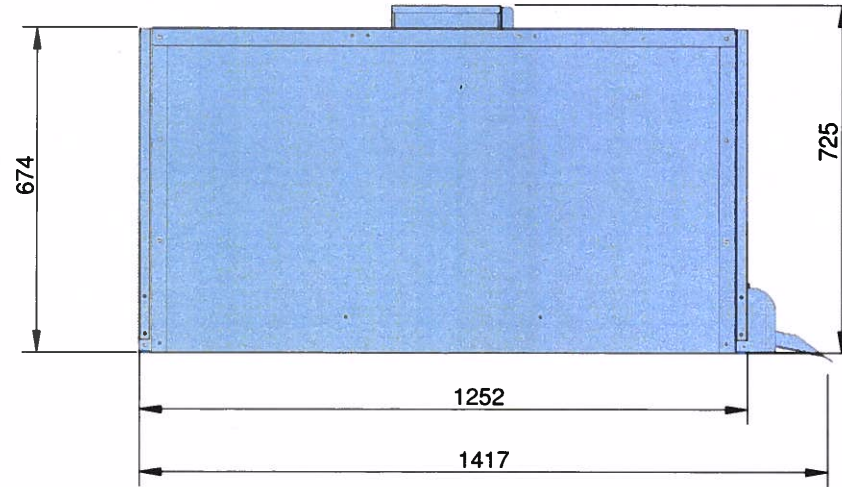

RevNo	Revision note	Date	Signature	Checked
-------	---------------	------	-----------	---------

Maximum safe working load: News now 250 Kg
 Closed height: 30 mm, platform size 1250x800mm
 Maximum height served: 500 mm
 Power supply electrical requirements: 220 / 240V~50 / 60 Hz-10 A single phase
 Low voltage control system: 24V DC
 Operating temperature range: -20 degrees C to 40 degrees C
 Safety: automatic wheelchair arrestor mechanism. Constant pressure controls
 Drive: electric actuators