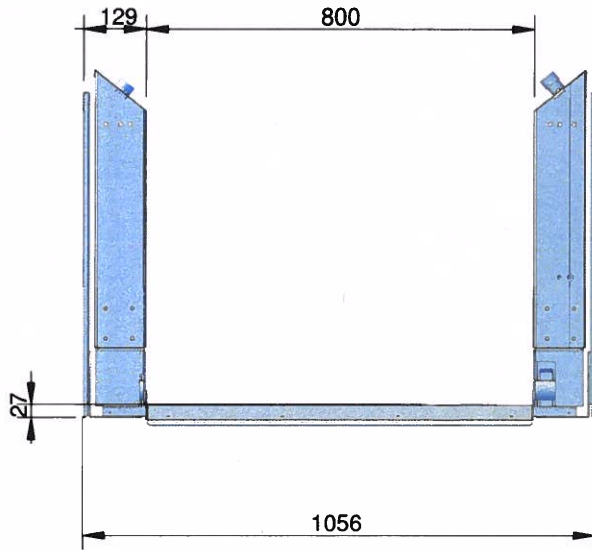

RevNo	Revision note	Date	Signature	Checked
-------	---------------	------	-----------	---------

Maximum safe working load: News now 250 Kg
 Closed height: 30 mm, platform size 1250x800mm
 Maximum height served: 500 mm
 Power supply electrical requirements: 220 / 240V~50 / 60 Hz-10 A single phase
 Low voltage control system: 24V DC
 Operating temperature range: -20 degrees C to 40 degrees C
 Safety: automatic wheelchair arrestor mechanism. Constant pressure controls
 Drive: electric actuators