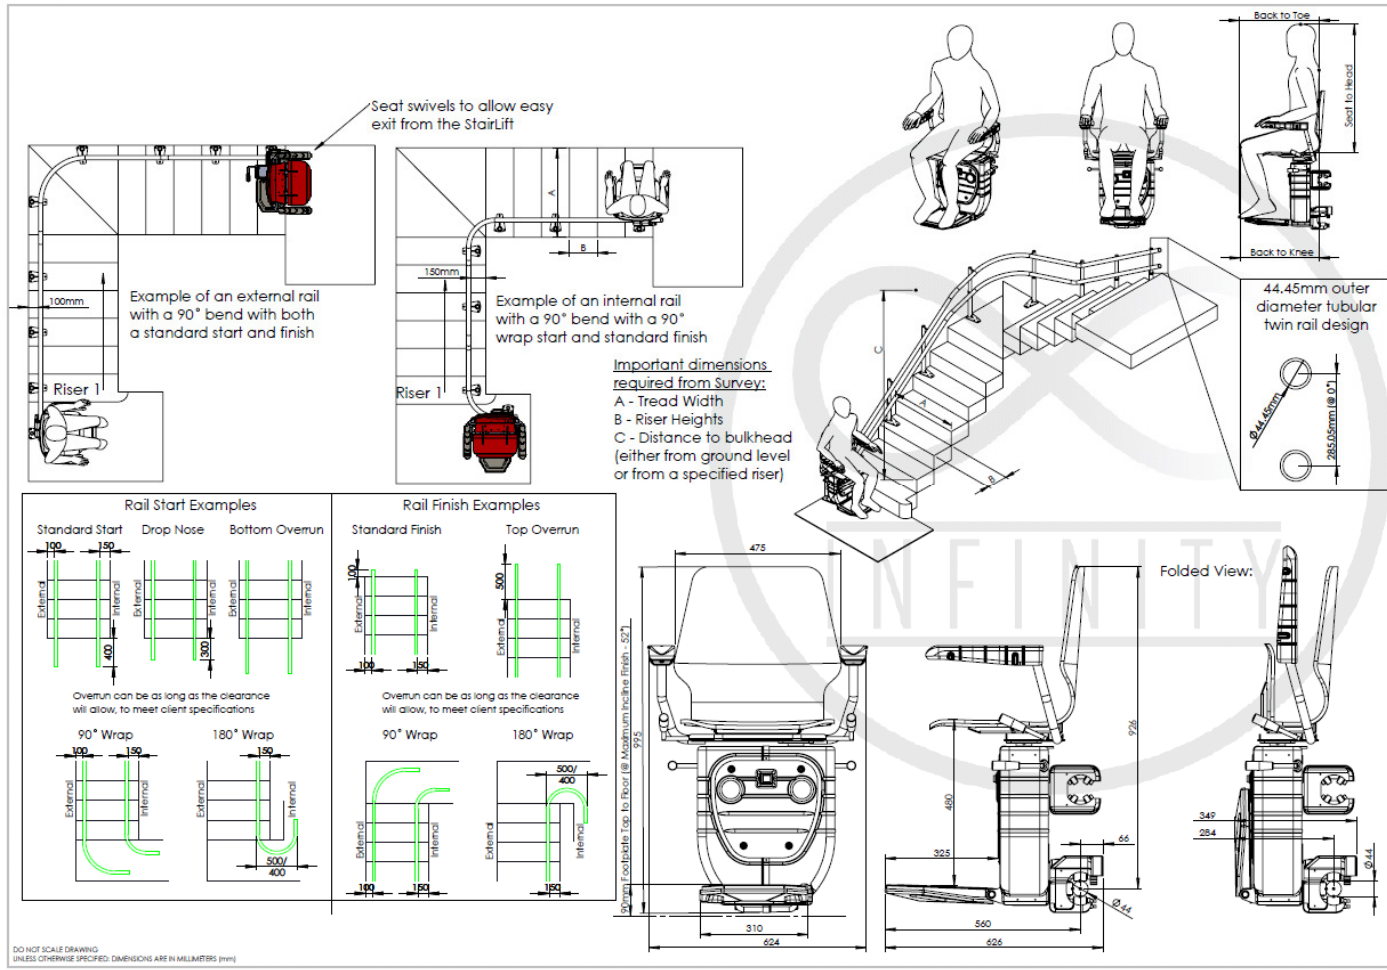

Leo 160

684 min Swivel Radius

MAXIMUM WEIGHT	125KG (19.5st) HD 160kg (25st)
CONTROL TYPE	Flexible Joystick
CHARGE	Automatic Charge points x2
POWER BACK UP SYSTEM	Yes
REMOTE CONTROLS	2 per Unit
MIN/MAX STAIRCASE ANGLE	0°-52°
FOOTREST LINK	Manual
SEAT SWIVEL	Manual or Powered
UPHOLSTERY OPTIONS	Yes (Beige Standard)
SEATBELT	Lap Belt/Retractable (Option)
RAIL COLOUR OPTIONS	All RAL Colours as Options
CAN THE LIFT BE REHANDED	Yes (As a Retro Kit)

All Dimensions in mm