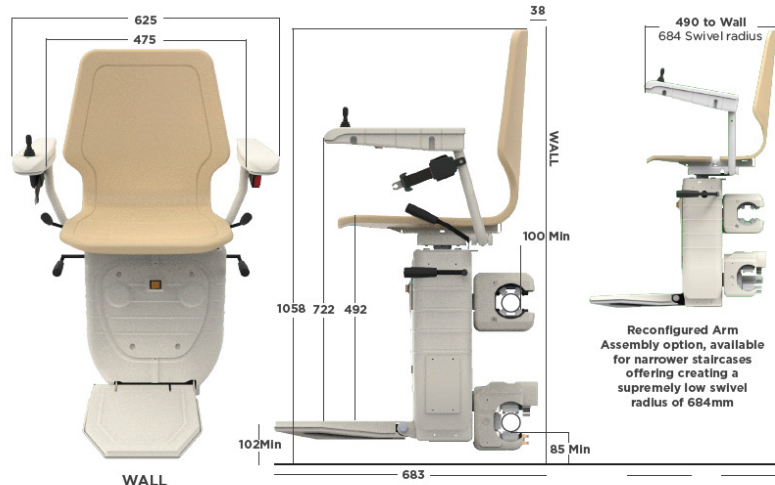

Leo 160

684 min Swivel Radius

MAXIMUM WEIGHT	125KG (19.5st) HD 160kg (25st)
CONTROL TYPE	Flexible Joystick
CHARGE	Automatic Charge points x2
POWER BACK UP SYSTEM	Yes
REMOTE CONTROLS	2 per Unit
MIN/MAX STAIRCASE ANGLE	0°-52°
FOOTREST LINK	Manual
SEAT SWIVEL	Manual or Powered
UPHOLSTERY OPTIONS	Yes (Beige Standard)
SEATBELT	Lap Belt/Retractable (Option)
RAIL COLOUR OPTIONS	All RAL Colours as Options
CAN THE LIFT BE REHANDED	Yes (As a Retro Kit)

All Dimensions in mm